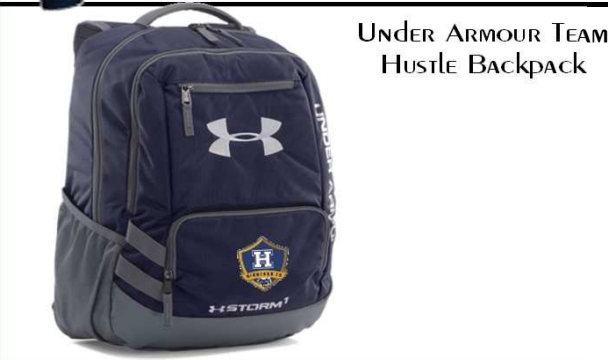

XS	S	M	L	XL

M
Y
L

Name or Number

Price includes Screen Logo and Taxes

Gildan Hooded SWEATSHIRT

Size	Style	Price	Colour
(M) S - XL	1850	\$28.75	Navy
(Y) XS - XL	185B	\$26.95	Navy

XS	S	M	L	XL

M
Y

Name or Number

Price includes Screen Logo, Name or Number and Taxes

UNDER ARMOUR TEAM HUSTLE BACKPACK

Size	Style	Price	Colour
O/S	1306060	\$72.09	Navy

Name or Number

Price includes embroidered Logo, Name or Number and Taxes